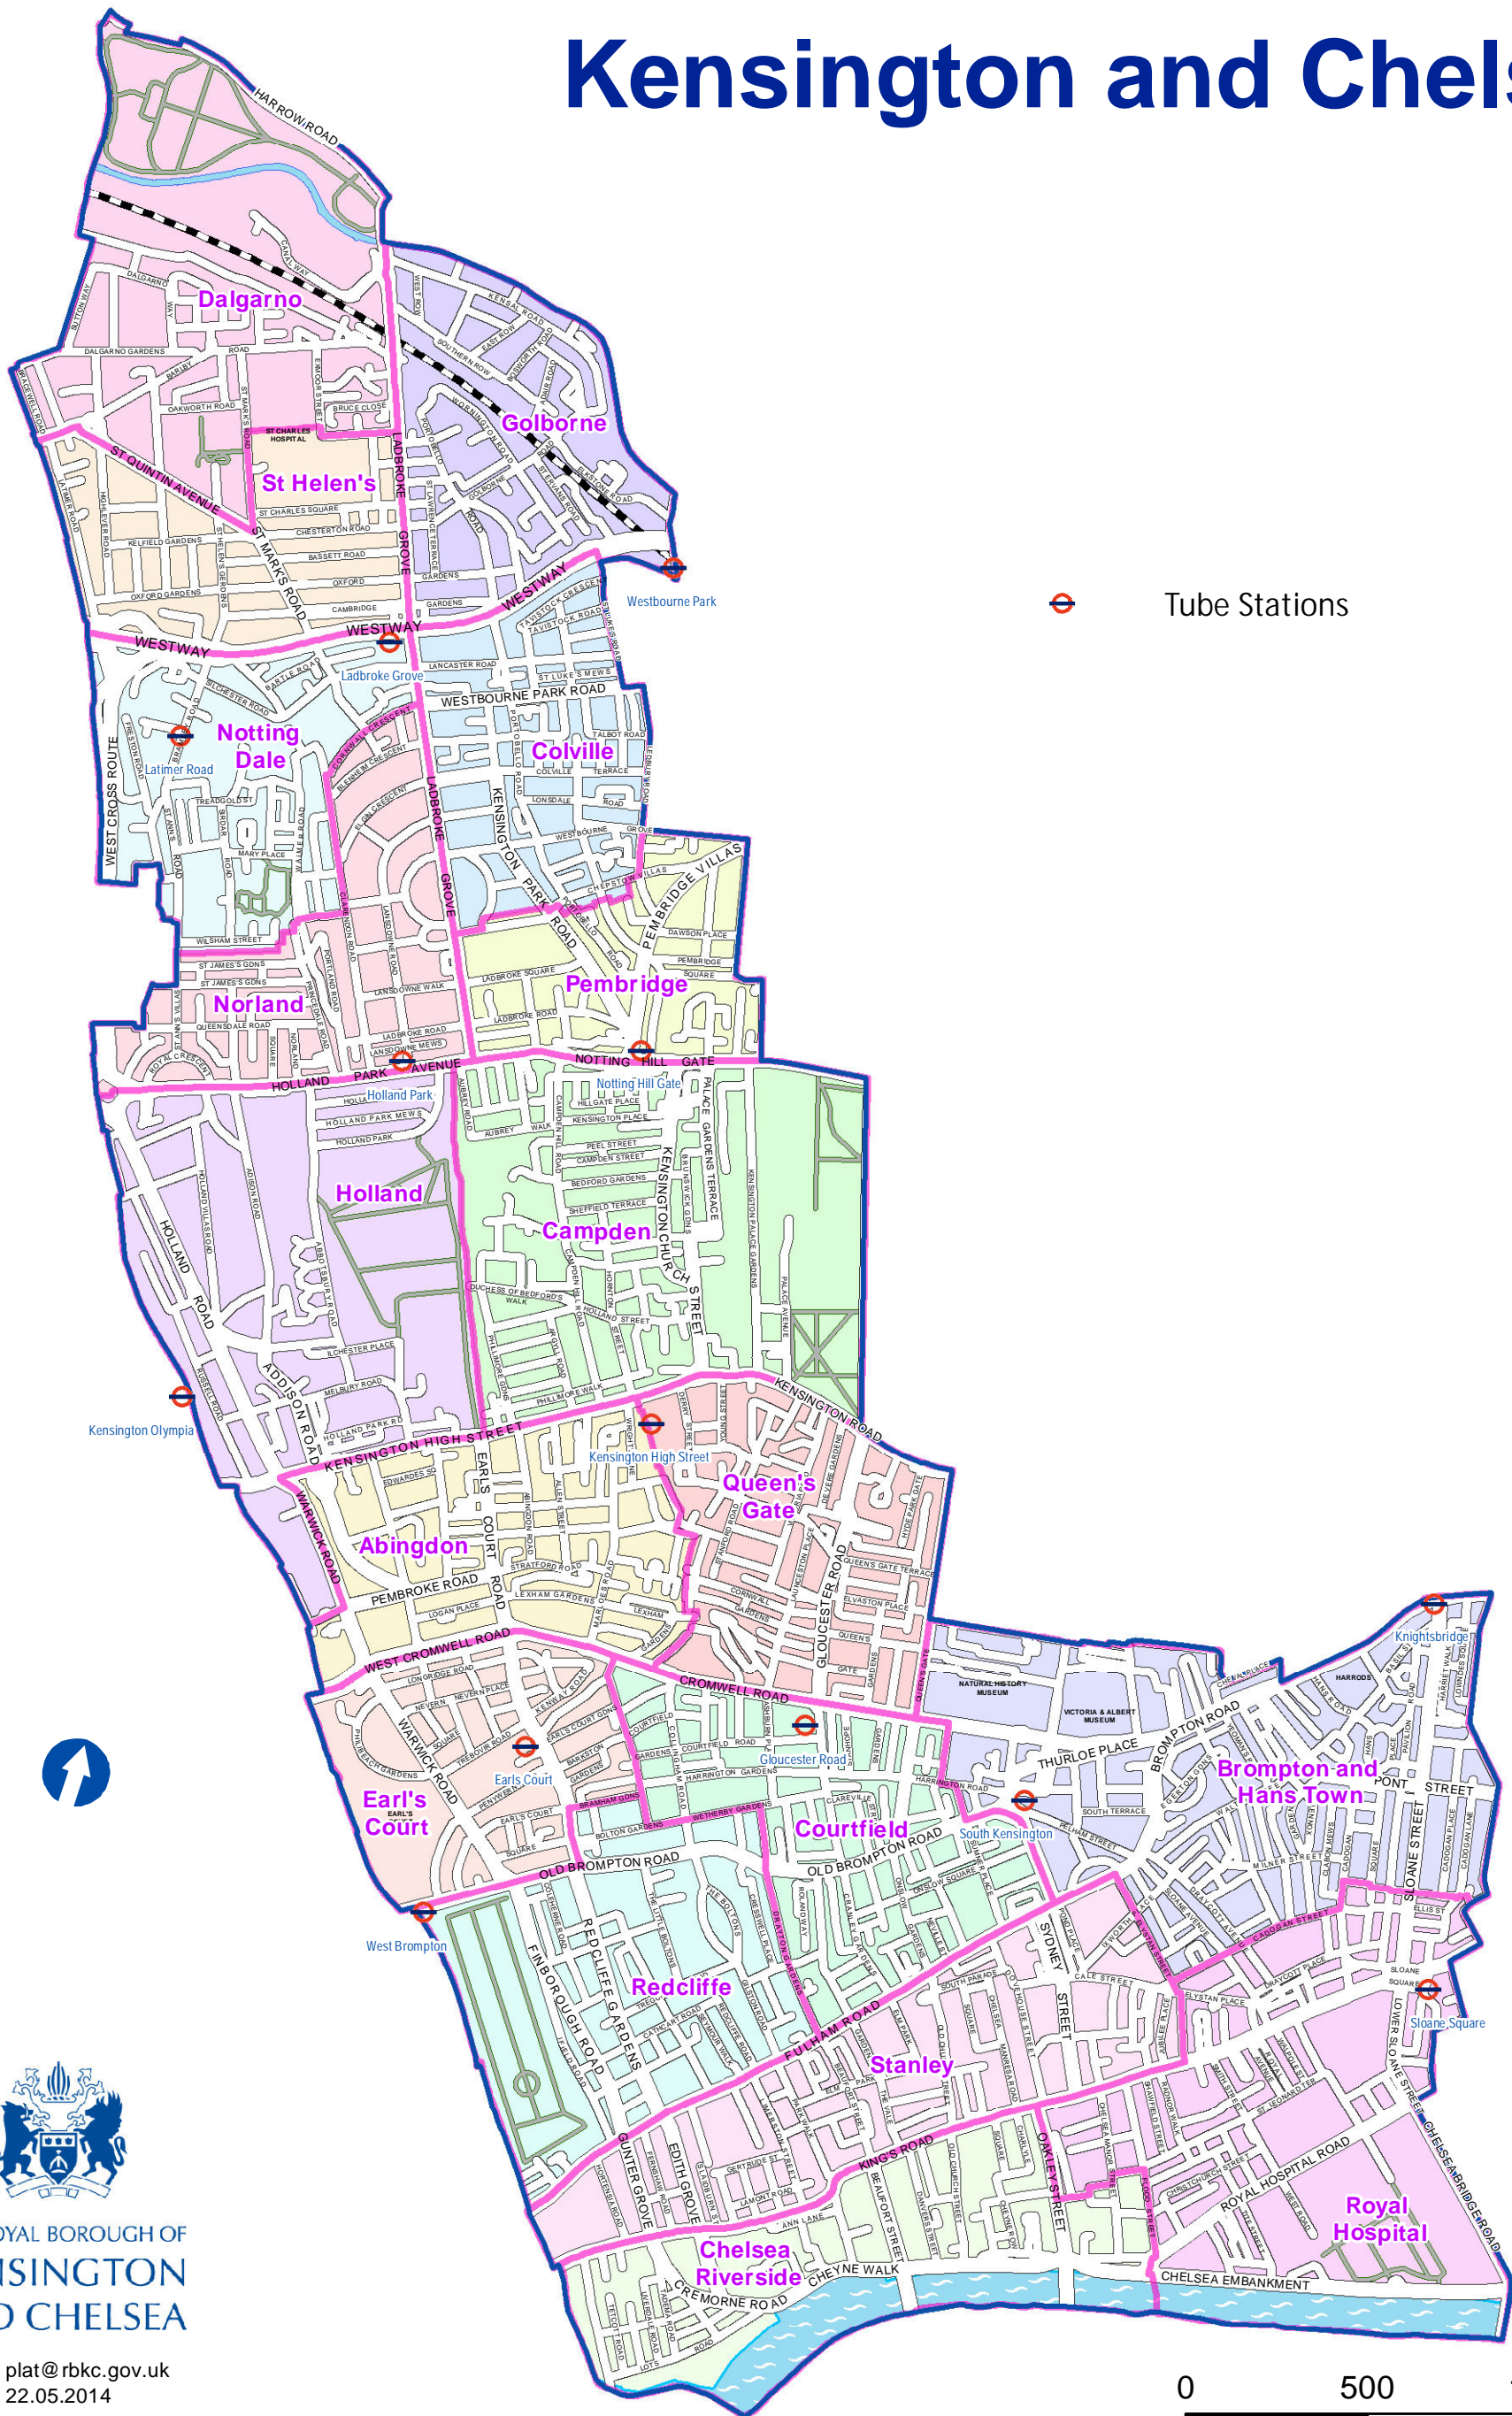

The Royal Borough of Kensington and Chelsea

 Tube Stations

THE ROYAL BOROUGH OF
**KENSINGTON
AND CHELSEA**

Author: plat@rbkc.gov.uk
Date: 22.05.2014

© Crown Copyright. All rights reserved. The Royal Borough of Kensington and Chelsea Licence No 100021668 (2014)